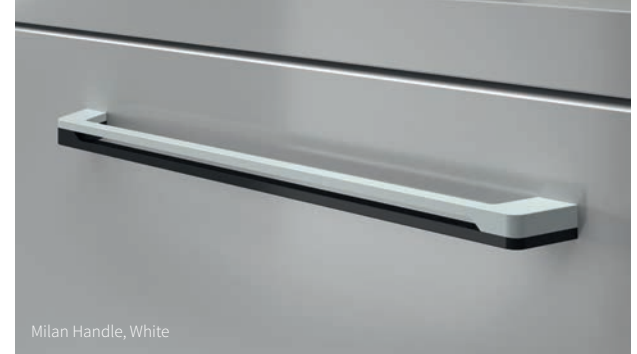

Valencia Handle, Antique Silver