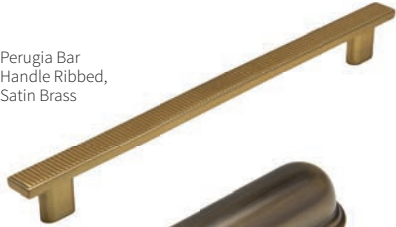

Speak to your retailer about the many handle and knob options available.

Perugia Bar Handle Ribbed, Satin Brass

Calgary Cup Handle, American Bronze

Banbury Handle & Plate, Chrome

Venice Handle with backplate, Aged Brass