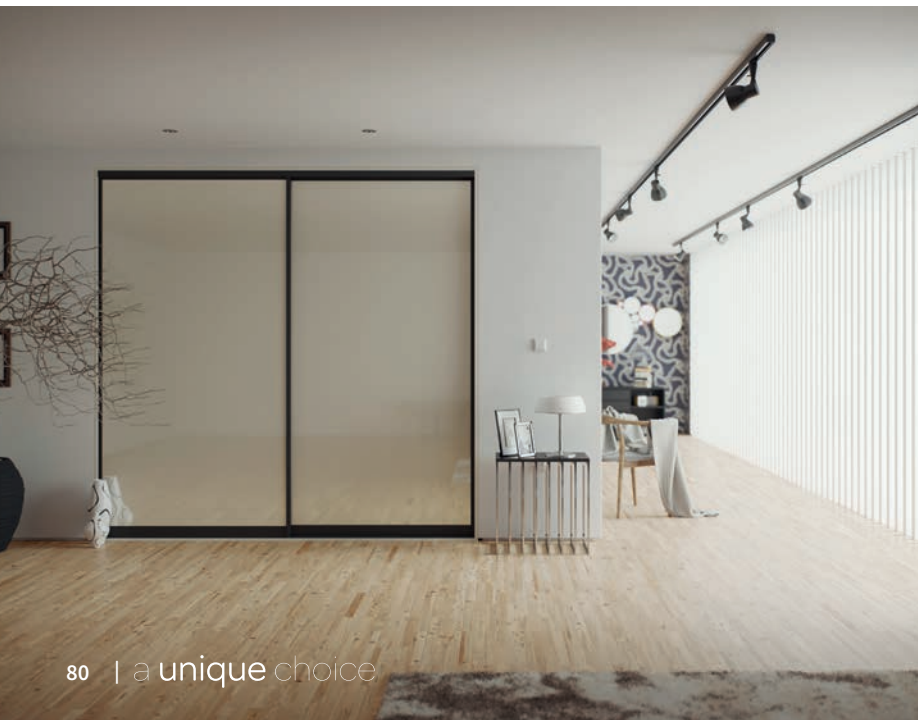

Round Wall Mirror  
Available in multiple diameters:  
60cm, 80cm & 100cm

Skirting Board  
Available in a range of edge profiles and heights  
up to 150mm

Also available as a plain frame  
without the wave detail.

Rectangular Wall Mirror  
Available in multiple sizes:  
70 x 60cm, 70 x 80cm & 70 x 100cm

Architrave  
Available in a range of edge profiles and widths  
up to 100mm

Padded Stool  
Padded stool fabric options:

Dralon

Faux Leather

Traditional Stool

Featuring a superior quality track and frame system in combination with an unrivalled choice of panel options, Glide doors are the ultimate when it comes to sliding doors.

## Countless Décors, Infinite Combinations

With the Glide sliding door range incorporating a huge number of décors, 3 frame colour options, 3 frame profiles & multiple door panel configurations, the possibilities are endless.