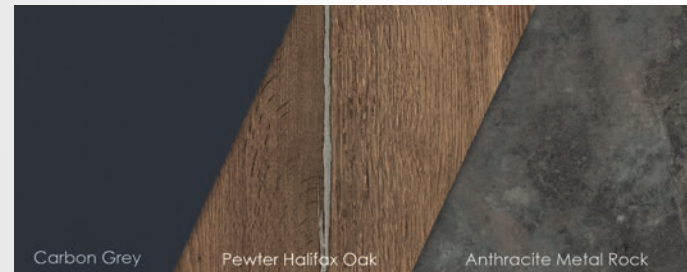

Carbon Grey

Pewter Halifax Oak

Anthracite Metal Rock