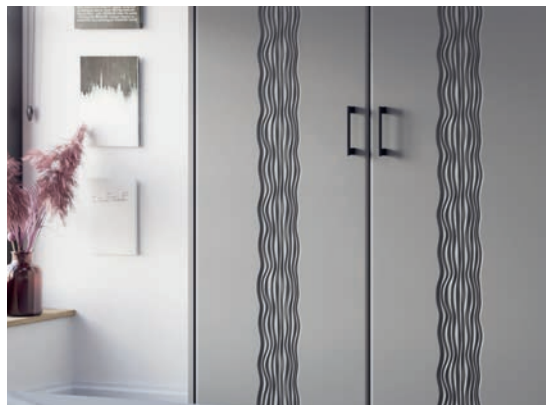

Sahara - Super Matt Onyx Grey

The vertical styling of the Sahara door is a beautifully dynamic feature, further highlighted by the use of a super matt décor.

Made to Measure

Glazed Doors Available

Angled Doors Available

Any Colour Any Style

Made in Britain

6 Year Guarantee