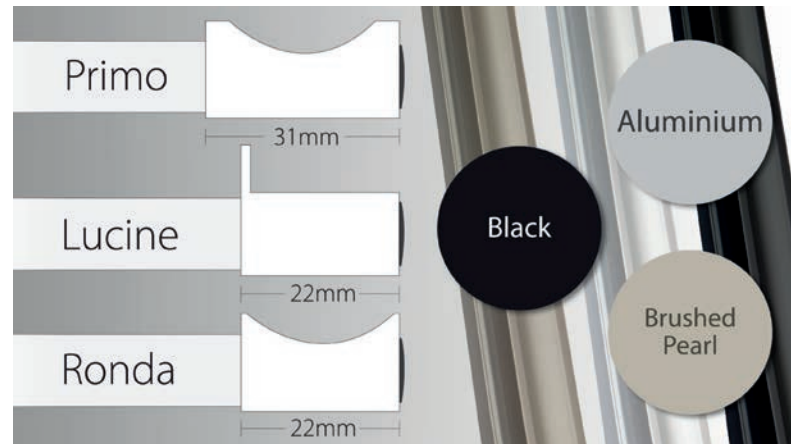

High Quality Materials & Build

All components used to produce Glide sliding doors are of the highest quality and made of aluminium rather than steel, resulting in a high-end sliding furniture door system. The integrated soft close on all Glide doors gives that final touch of luxury.