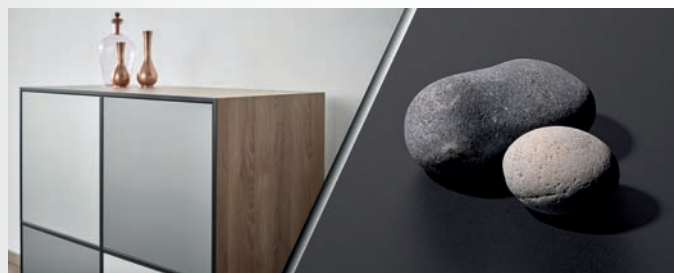

Finishing Touches

With their special coating of no-fingerprint UV paint technology, PerfectSense decorative matt surfaces present a high quality velvet-like option.