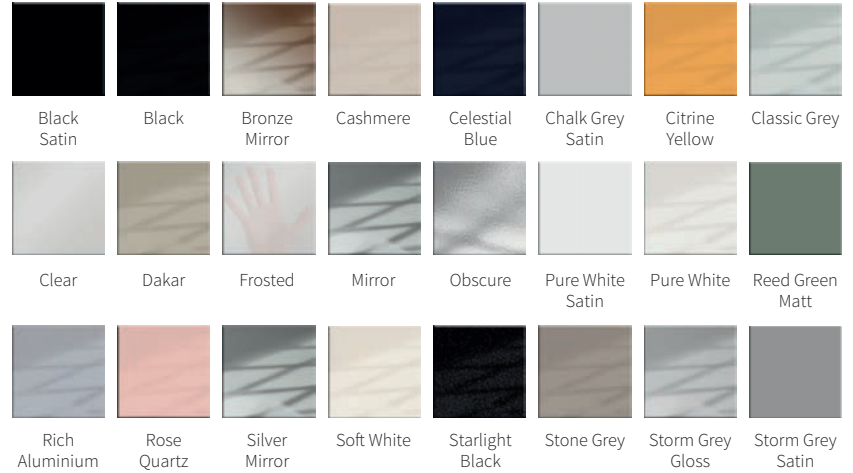

Over 300 Décor to choose from:

Glass